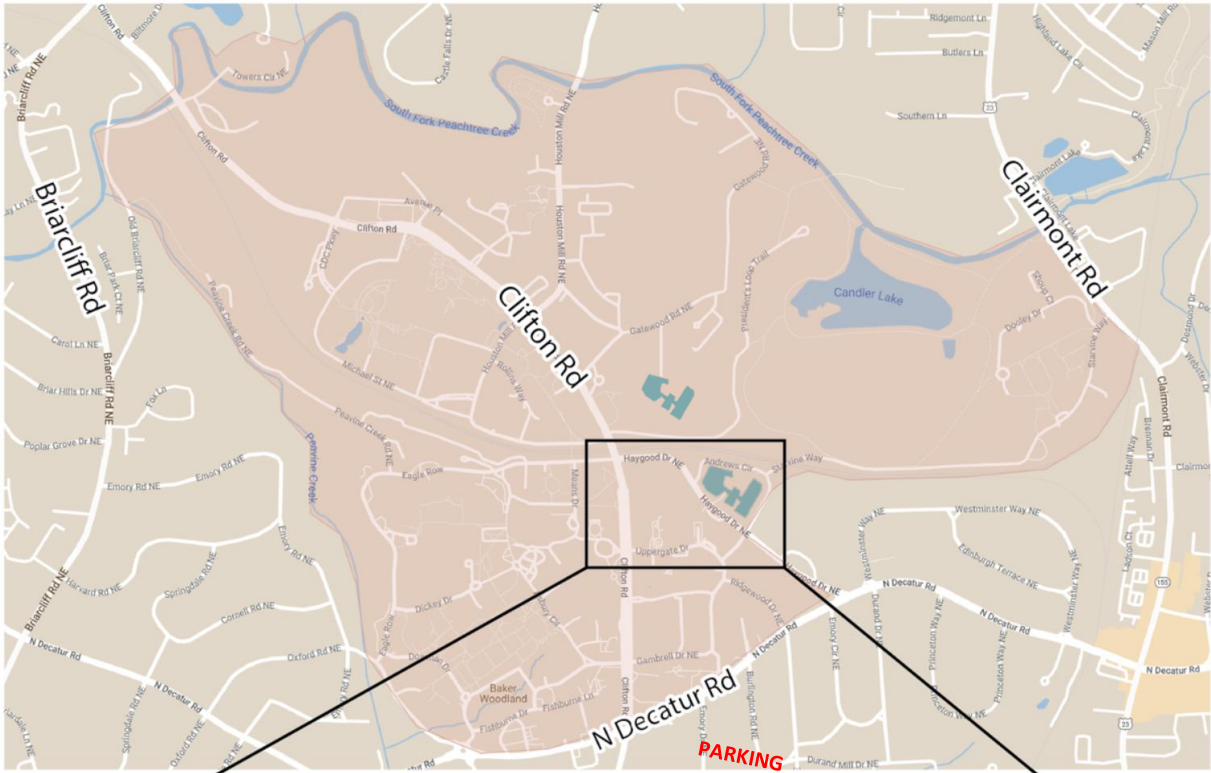

## Driving Directions – Center for Systems Imaging (CSI)

Your visit is located at the Center for Systems Imaging (CSI), **AROUND THE BACK** of the Health Sciences Research Building on the Emory University Campus. The street address of the building is 1750 Haygood Drive NE, Atlanta, GA 30307 but please note that this address refers to the front of the building. From Haygood Drive, please drive around the back of the building to park and enter.

### Coming from CLIFTON ROAD:

- Turn onto Haygood Drive
- You will see marble skybridge ahead of you
- Look **LEFT** for blue signs reading:
  - 'Center for Systems Imaging Core'
  - 'Health Sciences Research Building'
- TURN **LEFT** immediately **BEFORE** blue signs
- Drive **AROUND THE BACK** of the building
- Park in first spots on left
  - Parking signs are labeled 'CSI Clinical Research Visitors'
- Enter through glass doors across from parking spots
  - Entrance is labeled 'Center for Systems Imaging Core'

**Coming from NORTH DECATUR ROAD:**

- Turn onto Haygood Drive and drive past the high school
- Drive under marble bridge
- Pass Health Sciences Research Building on right
- Look RIGHT for blue signs reading:
  - 'Center for Systems Imaging Core'
  - 'Health Sciences Research Building'
- TURN **RIGHT** immediately **AFTER** blue signs
- Drive **AROUND THE BACK** of the building
- Park in first spots on left
  - Parking signs are labeled 'CSI Clinical Research Visitors'
- Enter through glass doors across from parking spots
  - Entrance is labeled 'Center for Systems Imaging Core'

The parking spots look like this. Inset shows sign displayed at parking spots.

The entrance to the Center for Systems Imaging looks like this:

-  Emory University Campus
-  Health Sciences Research Building